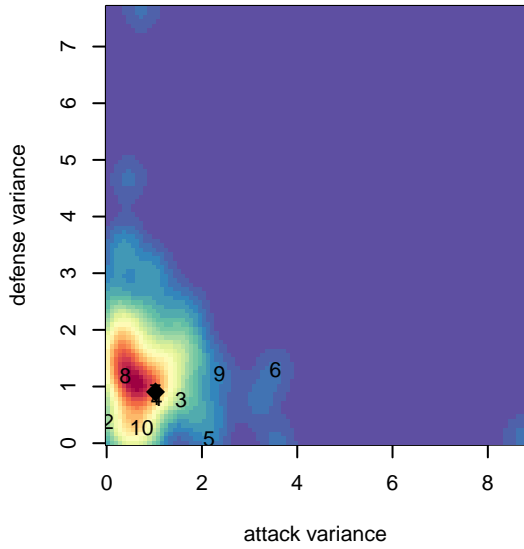

# Seattle United Copa G00

Seattle United Premier  
 Seattle, WA  
 G00 total strength=1921  
 attack=52.01 defense=45.47  
 fall league = RCL G99 Div 1

alt names used:  
 SEATTLE UNITED G00 COPA (WA)

Venues played:  
 2017 WA Rush Cup GU19 Gold  
 2017 Timbers Winter Showcase 2000 FWRL U  
 2017 RCL G99 Div 1

**Seattle United Copa G00**  
 Dots are actual minus expected GF (blue circles) and GA (red triangles).  
 Blue line is smoothed change in attack strength. Red is smoothed change in defense strength.

**attack and defense variance (black dot)  
relative to other teams  
and top 10 in region**