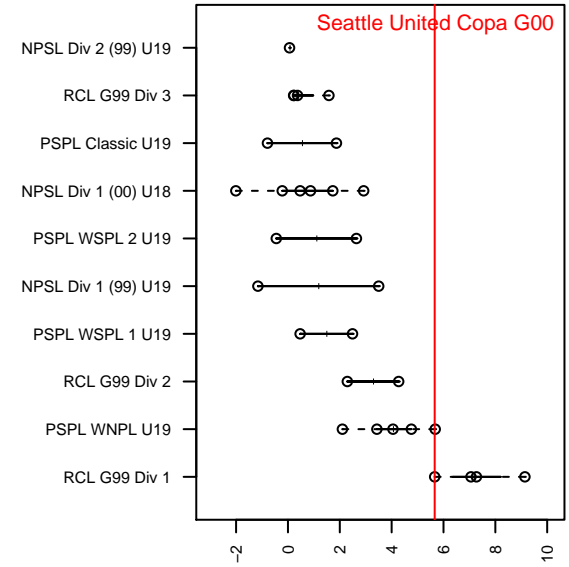

**attack and defense rating
relative to others at age
and all opponents in last 13 months**