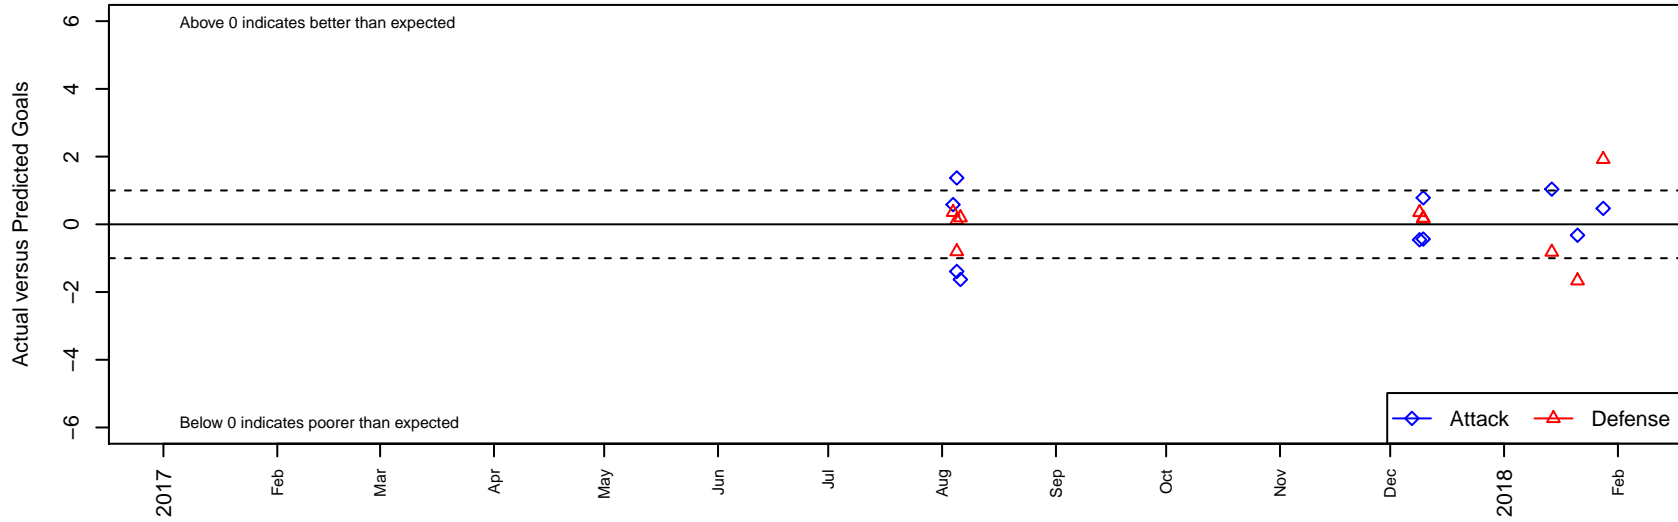

# Seattle United Copa G00

Seattle United Premier  
 Seattle, WA  
 G00 total strength=1921  
 attack=52.01 defense=45.47  
 fall league = RCL G99 Div 1

alt names used:  
 SEATTLE UNITED G00 COPA (WA)

Venues played:  
 2017 WA Rush Cup GU19 Gold  
 2017 Timbers Winter Showcase 2000 FWRL U  
 2017 RCL G99 Div 1

**Seattle United Copa G00**  
 Dots are actual minus expected GF (blue circles) and GA (red triangles).  
 Blue line is smoothed change in attack strength. Red is smoothed change in defense strength.

**attack and defense variance (black dot)  
relative to other teams  
and top 10 in region**