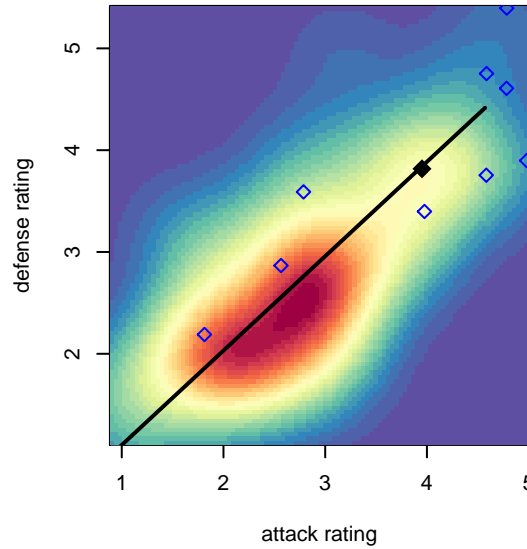

**attack and defense rating
relative to others at age
and all opponents in last 13 months**