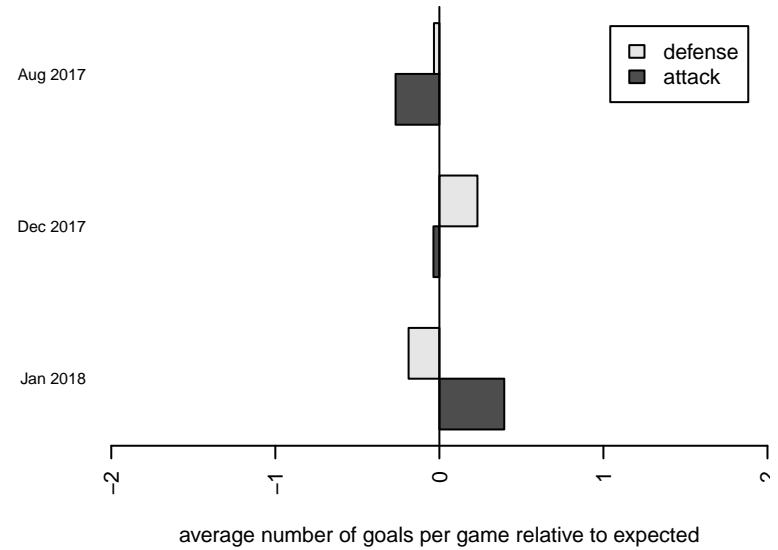

# Seattle United Copa G00

Seattle United Premier  
 Seattle, WA  
 G00 total strength=1921  
 attack=52.01 defense=45.47  
 fall league = RCL G99 Div 1

alt names used:  
 SEATTLE UNITED G00 COPA (WA)

Venues played:  
 2017 WA Rush Cup GU19 Gold  
 2017 Timbers Winter Showcase 2000 FWRL U  
 2017 RCL G99 Div 1

**Seattle United Copa G00**  
 Dots are actual minus expected GF (blue circles) and GA (red triangles).  
 Blue line is smoothed change in attack strength. Red is smoothed change in defense strength.

**attack and defense variance (black dot)  
relative to other teams  
and top 10 in region**

**attack and defense rating  
relative to others at age  
and all opponents in last 13 months**

**Performance relative to 13 month average**

**Performance relative to 13 month average**

<b>date</b>	<b>home</b>		<b>away</b>		<b>venue</b>	<b>pred.home</b>	<b>pred.away</b>
2018-01-28	Eastside FC Reign 2 G99	1	Seattle United Copa G00	1	2017 RCL G99 Div 1	2.92	0.53
2018-01-21	Seattle United Copa G00	0	WA Rush G00	4	2017 RCL G99 Div 1	0.32	2.33
2018-01-14	Seattle United Copa G00	2	Spokane Sounders A G00	4	2017 RCL G99 Div 1	0.96	3.18
2017-12-10	Crossfire Alaska ADP G00	2	Seattle United Copa G00	2	2017 Timbers Winter Showcase 2000 FWRL U	2.16	1.22
2017-12-10	Seattle United Copa G00	0	FC Salmon Creek Nemesis Yellow G00	2	2017 Timbers Winter Showcase 2000 FWRL U	0.44	2.19
2017-12-09	NEU White G00	0	Seattle United Copa G00	1	2017 Timbers Winter Showcase 2000 FWRL U	0.35	1.46
2017-08-06	Seattle United Copa G00	0	WA Rush G99	1	2017 WA Rush Cup GU19 Gold	1.63	1.20
2017-08-05	Seattle United Copa G00	3	WA Rush Nero G00	0	2017 WA Rush Cup GU19 Gold	4.39	0.12
2017-08-05	Seattle United Copa G00	3	WA Rush G99	2	2017 WA Rush Cup GU19 Gold	1.63	1.20
2017-08-04	NW United Black G00	0	Seattle United Copa G00	3	2017 WA Rush Cup GU19 Gold	0.35	2.42