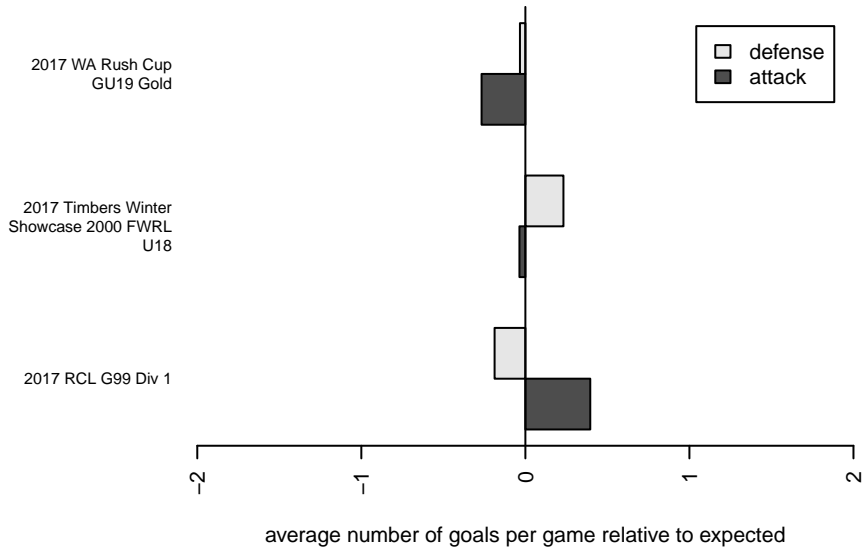

# Seattle United Copa G00

Seattle United Premier  
 Seattle, WA  
 G00 total strength=1921  
 attack=52.01 defense=45.47  
 fall league = RCL G99 Div 1

alt names used:  
 SEATTLE UNITED G00 COPA (WA)

Venues played:  
 2017 WA Rush Cup GU19 Gold  
 2017 Timbers Winter Showcase 2000 FWRL U  
 2017 RCL G99 Div 1

**Seattle United Copa G00**  
 Dots are actual minus expected GF (blue circles) and GA (red triangles).  
 Blue line is smoothed change in attack strength. Red is smoothed change in defense strength.

**attack and defense variance (black dot)  
relative to other teams  
and top 10 in region**

**attack and defense rating  
relative to others at age  
and all opponents in last 13 months**

**Performance relative to 13 month average**

**Performance relative to 13 month average**

<b>date</b>	<b>home</b>		<b>away</b>		<b>venue</b>	<b>pred.home</b>	<b>pred.away</b>
2018-01-28	Eastside FC Reign 2 G99	1	Seattle United Copa G00	1	2017 RCL G99 Div 1	2.92	0.53
2018-01-21	Seattle United Copa G00	0	WA Rush G00	4	2017 RCL G99 Div 1	0.32	2.33
2018-01-14	Seattle United Copa G00	2	Spokane Sounders A G00	4	2017 RCL G99 Div 1	0.96	3.18
2017-12-10	Crossfire Alaska ADP G00	2	Seattle United Copa G00	2	2017 Timbers Winter Showcase 2000 FWRL U	2.16	1.22
2017-12-10	Seattle United Copa G00	0	FC Salmon Creek Nemesis Yellow G00	2	2017 Timbers Winter Showcase 2000 FWRL U	0.44	2.19
2017-12-09	NEU White G00	0	Seattle United Copa G00	1	2017 Timbers Winter Showcase 2000 FWRL U	0.35	1.46
2017-08-06	Seattle United Copa G00	0	WA Rush G99	1	2017 WA Rush Cup GU19 Gold	1.63	1.20
2017-08-05	Seattle United Copa G00	3	WA Rush Nero G00	0	2017 WA Rush Cup GU19 Gold	4.39	0.12
2017-08-05	Seattle United Copa G00	3	WA Rush G99	2	2017 WA Rush Cup GU19 Gold	1.63	1.20
2017-08-04	NW United Black G00	0	Seattle United Copa G00	3	2017 WA Rush Cup GU19 Gold	0.35	2.42